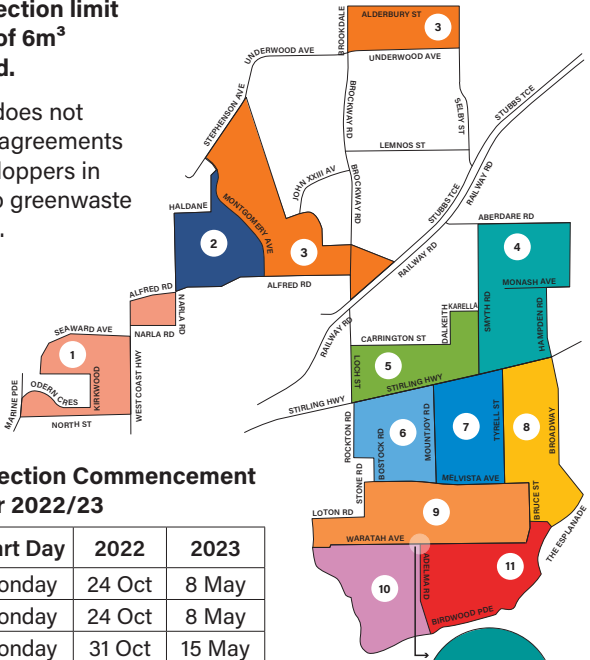

Residential Waste Services 2022

Recycling and greenwaste bins are emptied on alternating weeks.

July 2022

M	T	W	T	F
27	28	29	30	1
4	5	6	7	8
11	12	13	14	15
18	19	20	21	22
25	26	27	28	29

August 2022

M	T	W	T	F
1	2	3	4	5
8	9	10	11	12
15	16	17	18	19
22	23	24	25	26
29	30	31	1	2

A new waste collection schedule will be released ahead of time informing residents of the FOGO process.

Greenwaste bin
 Recycling bin
 General waste every week

Only the following is to be placed in the recycling bin:

Your Guide To The Bulk Collection

Your collection limit is a max of 6m³ combined.

The City does not have any agreements with tree loppers in relation to greenwaste collection.

Bulk Collection Commencement Dates For 2022/23

Area	Start Day	2022	2023
1	Monday	24 Oct	8 May
2	Monday	24 Oct	8 May
3	Monday	31 Oct	15 May
4	Monday	7 Nov	22 May
5	Monday	7 Nov	22 May
6	Monday	14 Nov	29 May
7	Monday	14 Nov	29 May
8	Monday	21 Nov	5 June
9	Monday	21 Nov	5 June
10	Monday	28 Nov	12 June
11	Monday	28 Nov	12 June